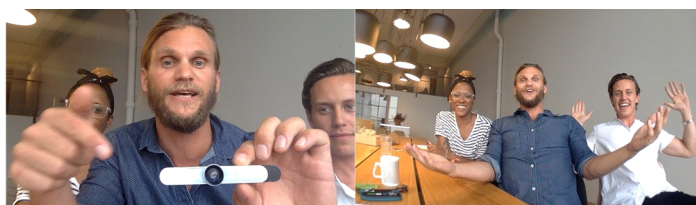

Fit everyone on screen

Widens the field of view to fit everyone, even their body language. For effective and fun communication.