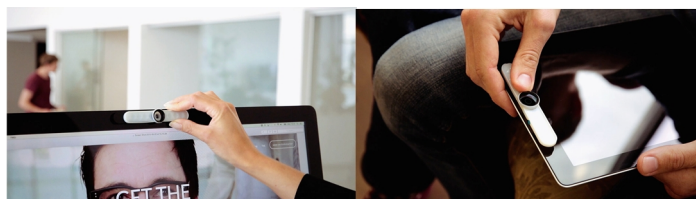

Sticks to all devices

Micro suction mount pad makes it easy to attach Evoko Groupie over the existing camera on computers, tablets and smartphones