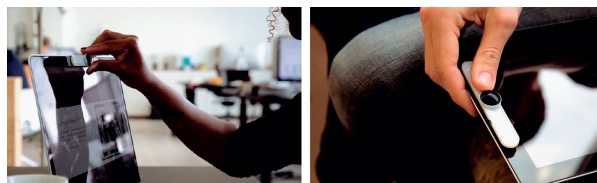

## Puts you in the picture

---

### The wide angle illumination lens

Evoko Groupie is the portable wide angle illumination lens that you can attach to any device. It sticks easily on the existing camera – enlarging and lightening up the field of view. Making everyone in the video conference clearly visible.

### Making sure all are seen

Evoko Groupie widens the field of view. It puts everyone on screen, even their body language since the view is so much larger. Finally, you can have effective and fun communication – no matter where you are.

### Sticks to all devices

Evoko Groupie is easy to attach over the existing camera on any computer, tablet or smartphone. All thanks to a special micro suction mount pad. It sticks easily on your favorite device and when the meeting is over – just remove it.