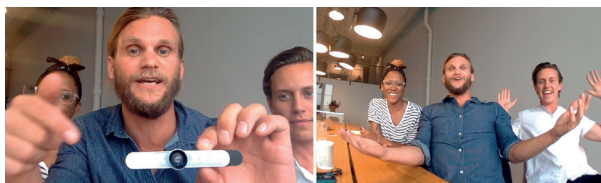

## Puts you in the picture

---

### The wide angle illumination lens

Evoko Groupie is the portable wide angle illumination lens that you can attach to any device. It sticks easily on the existing camera – enlarging and lightening up the field of view. Making everyone in the video conference clearly visible.

### Making sure all are seen

Evoko Groupie widens the field of view. It puts everyone on screen, even their body language since the view is so much larger. Finally, you can have effective and fun communication – no matter where you are.